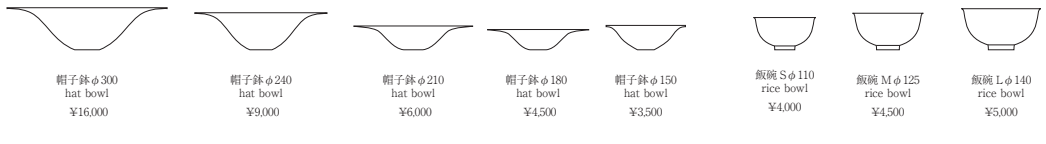

洋皿φ320 plate ¥15,000
 洋皿φ280 plate ¥10,000
 洋皿φ250 plate ¥8,000
 洋皿φ220 plate ¥6,000
 洋皿φ200 plate ¥4,800
 洋皿φ180 plate ¥4,000
 洋皿φ150 plate ¥3,000

スープ皿φ200 soup plate ¥5,000
 スープ皿φ220 soup plate ¥6,500
 スープ皿φ250 soup plate ¥8,000
 丸皿φ120 shallow plate ¥2,000
 丸皿φ150 shallow plate ¥3,000
 丸皿φ180 shallow plate ¥4,000
 深皿 deep plate
 φ120 ¥2,000
 φ150 ¥3,000
 φ180 ¥4,000
 φ210 ¥5,500
 φ240 ¥7,000

ボウルφ180 footed bowl ¥10,000
 ボウルφ150 footed bowl ¥8,000
 ボウルφ120 footed bowl ¥4,000
 ボウルφ100 footed bowl ¥3,000
 丸鉢φ90 round bottom bowl ¥3,000
 丸鉢φ120 round bottom bowl ¥4,000
 丸鉢φ150 round bottom bowl ¥8,000
 丸鉢φ180 round bottom bowl ¥14,000
 台鉢φ110 square bottom bowl ¥3,000
 台鉢φ140 square bottom bowl ¥4,500
 台鉢φ170 square bottom bowl ¥7,000
 台鉢φ200 square bottom bowl ¥9,000
 台鉢φ230 square bottom bowl ¥14,000
 台鉢φ260 square bottom bowl ¥18,000