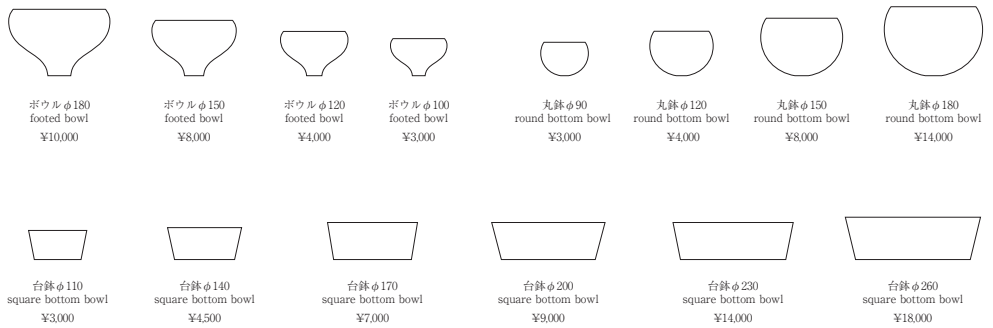

洋皿φ320 plate ¥15,000
 洋皿φ280 plate ¥10,000
 洋皿φ250 plate ¥8,000
 洋皿φ220 plate ¥6,000
 洋皿φ200 plate ¥4,800
 洋皿φ180 plate ¥4,000
 洋皿φ150 plate ¥3,000

スープ皿φ200 soup plate ¥5,000
 スープ皿φ220 soup plate ¥6,500
 スープ皿φ250 soup plate ¥8,000
 丸皿φ120 shallow plate ¥2,000
 丸皿φ150 shallow plate ¥3,000
 丸皿φ180 shallow plate ¥4,000
 深皿 deep plate
 φ120 ¥2,000
 φ150 ¥3,000
 φ180 ¥4,000
 φ210 ¥5,500
 φ240 ¥7,000

帽子鉢φ300 hat bowl ¥16,000
 帽子鉢φ240 hat bowl ¥9,000
 帽子鉢φ210 hat bowl ¥6,000
 帽子鉢φ180 hat bowl ¥4,500
 帽子鉢φ150 hat bowl ¥3,500
 飯碗Sφ110 rice bowl ¥4,000
 飯碗Mφ125 rice bowl ¥4,500
 飯碗Lφ140 rice bowl ¥5,000

ボウルφ180 footed bowl ¥10,000
 ボウルφ150 footed bowl ¥8,000
 ボウルφ120 footed bowl ¥4,000
 ボウルφ100 footed bowl ¥3,000
 丸鉢φ90 round bottom bowl ¥3,000
 丸鉢φ120 round bottom bowl ¥4,000
 丸鉢φ150 round bottom bowl ¥8,000
 丸鉢φ180 round bottom bowl ¥14,000
 台鉢φ110 square bottom bowl ¥3,000
 台鉢φ140 square bottom bowl ¥4,500
 台鉢φ170 square bottom bowl ¥7,000
 台鉢φ200 square bottom bowl ¥9,000
 台鉢φ230 square bottom bowl ¥14,000
 台鉢φ260 square bottom bowl ¥18,000