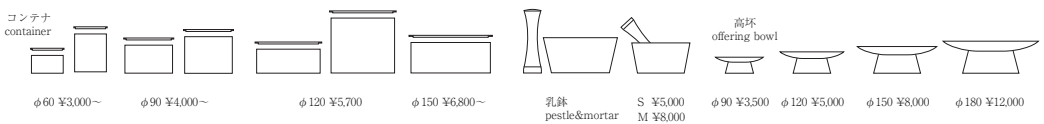

銅羅鉢φ80 flat circle plate ¥2,000
銅羅鉢φ120 flat circle plate ¥2,500
銅羅鉢φ150 flat circle plate ¥3,000
銅羅鉢φ180 flat circle plate ¥4,000
銅羅鉢φ210 flat circle plate ¥6,000
銅羅鉢φ240 flat circle plate ¥8,000
銅羅鉢φ270 flat circle plate ¥12,000
銅羅鉢φ300 flat circle plate ¥15,000

電傘 lamp shade ¥16,000

コンテナ container
φ60 ¥3,000~
φ90 ¥4,000~
φ120 ¥5,700
φ150 ¥6,800~
乳鉢 pestle&mortar S ¥5,000 M ¥8,000
高杯 offering bowl φ90 ¥3,500 φ120 ¥5,000 φ150 ¥8,000 φ180 ¥12,000