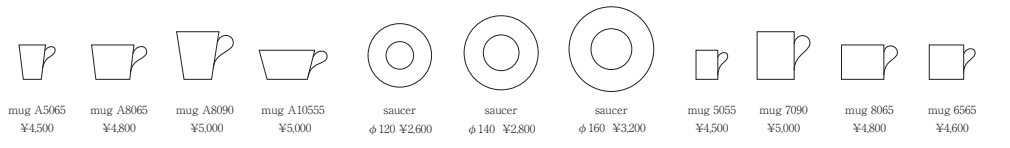

cup A70125 ¥3,500
cup A80100 ¥3,000
cup A60100 ¥3,000
cup A7060 ¥2,800
cup A8065 ¥3,000
cup A9580 ¥3,500
cup B6095 ¥2,500
cup B7070 ¥2,500
cup B7995 ¥3,000
cup B85110 ¥3,500

ドリッパー doripper M ¥6,000 L ¥7,000
サーバー jug M ¥8,000 L ¥10,000
ボトル Bottle ¥16,000
ポット tea pot SS ¥17,000 S ¥18,000 M ¥19,000 L ¥20,000
茶入れ tea container ¥20,000
茶杯 tea cup ¥3,000
茶托 teacup saucer ¥2,000