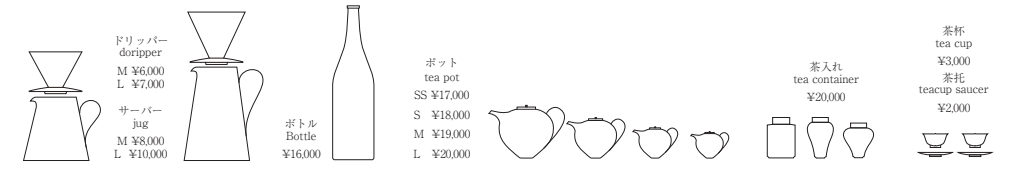

mug A5065 ¥4,500
mug A8065 ¥4,800
mug A8090 ¥5,000
mug A10555 ¥5,000
saucer φ120 ¥2,600
saucer φ140 ¥2,800
saucer φ160 ¥3,200
mug 5055 ¥4,500
mug 7090 ¥5,000
mug 8065 ¥4,800
mug 6565 ¥4,600