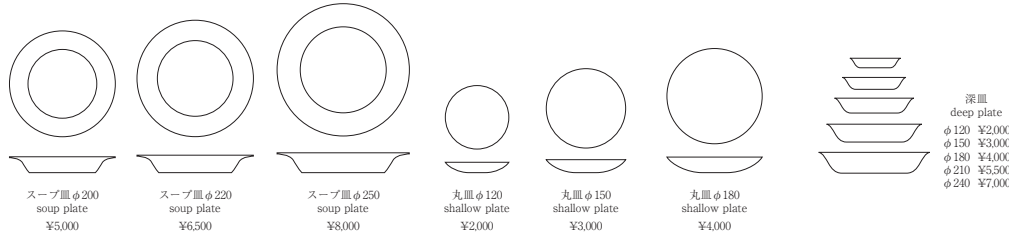

洋皿φ320 plate ¥15,000
 洋皿φ280 plate ¥10,000
 洋皿φ250 plate ¥8,000
 洋皿φ220 plate ¥6,000
 洋皿φ200 plate ¥4,800
 洋皿φ180 plate ¥4,000
 洋皿φ150 plate ¥3,000

スープ皿φ200 soup plate ¥5,000
 スープ皿φ220 soup plate ¥6,500
 スープ皿φ250 soup plate ¥8,000
 丸皿φ120 shallow plate ¥2,000
 丸皿φ150 shallow plate ¥3,000
 丸皿φ180 shallow plate ¥4,000
 深皿 deep plate
 φ120 ¥2,000
 φ150 ¥3,000
 φ180 ¥4,000
 φ210 ¥5,500
 φ240 ¥7,000