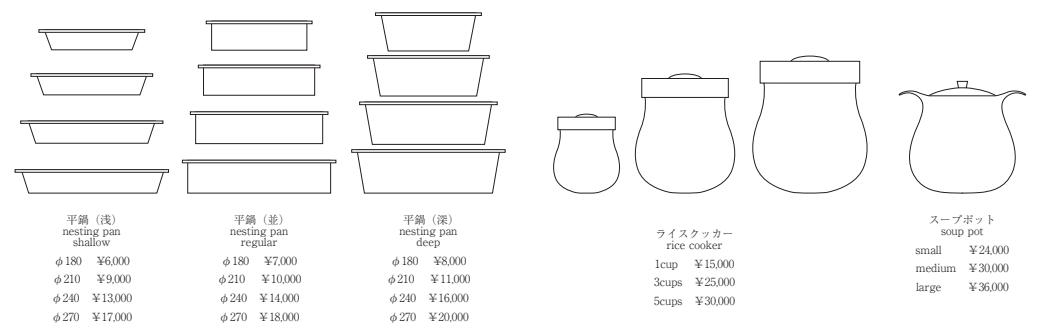

大谷製陶所
Otani Pottery Studio

大谷 哲也
Tetsuya Otani

529-1814
滋賀県甲賀市信楽町田代 79-15
79-15 Tashiro Shigaraki-cho
Koka-shi, Shiga 529-1814 Japan
Tel/Fax 0748(8)2549
e-mail t@ootanis.com
http://ootanis.com