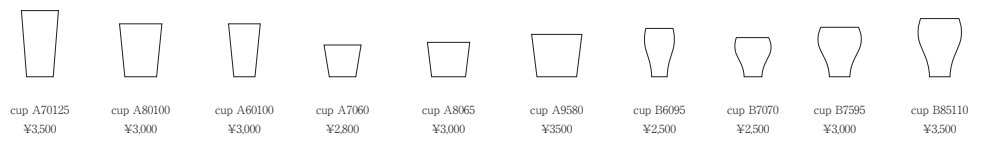

大谷製陶所
Otani Pottery Studio

大谷 哲也
Tetsuya Otani

529-1814
滋賀県甲賀市信楽町田代 79-15
79-15 Tashiro Shigaraki-cho
Koka-shi, Shiga 529-1814 Japan
Tel/Fax 0748(8)2549
e-mail t@ootanis.com
http://ootanis.com